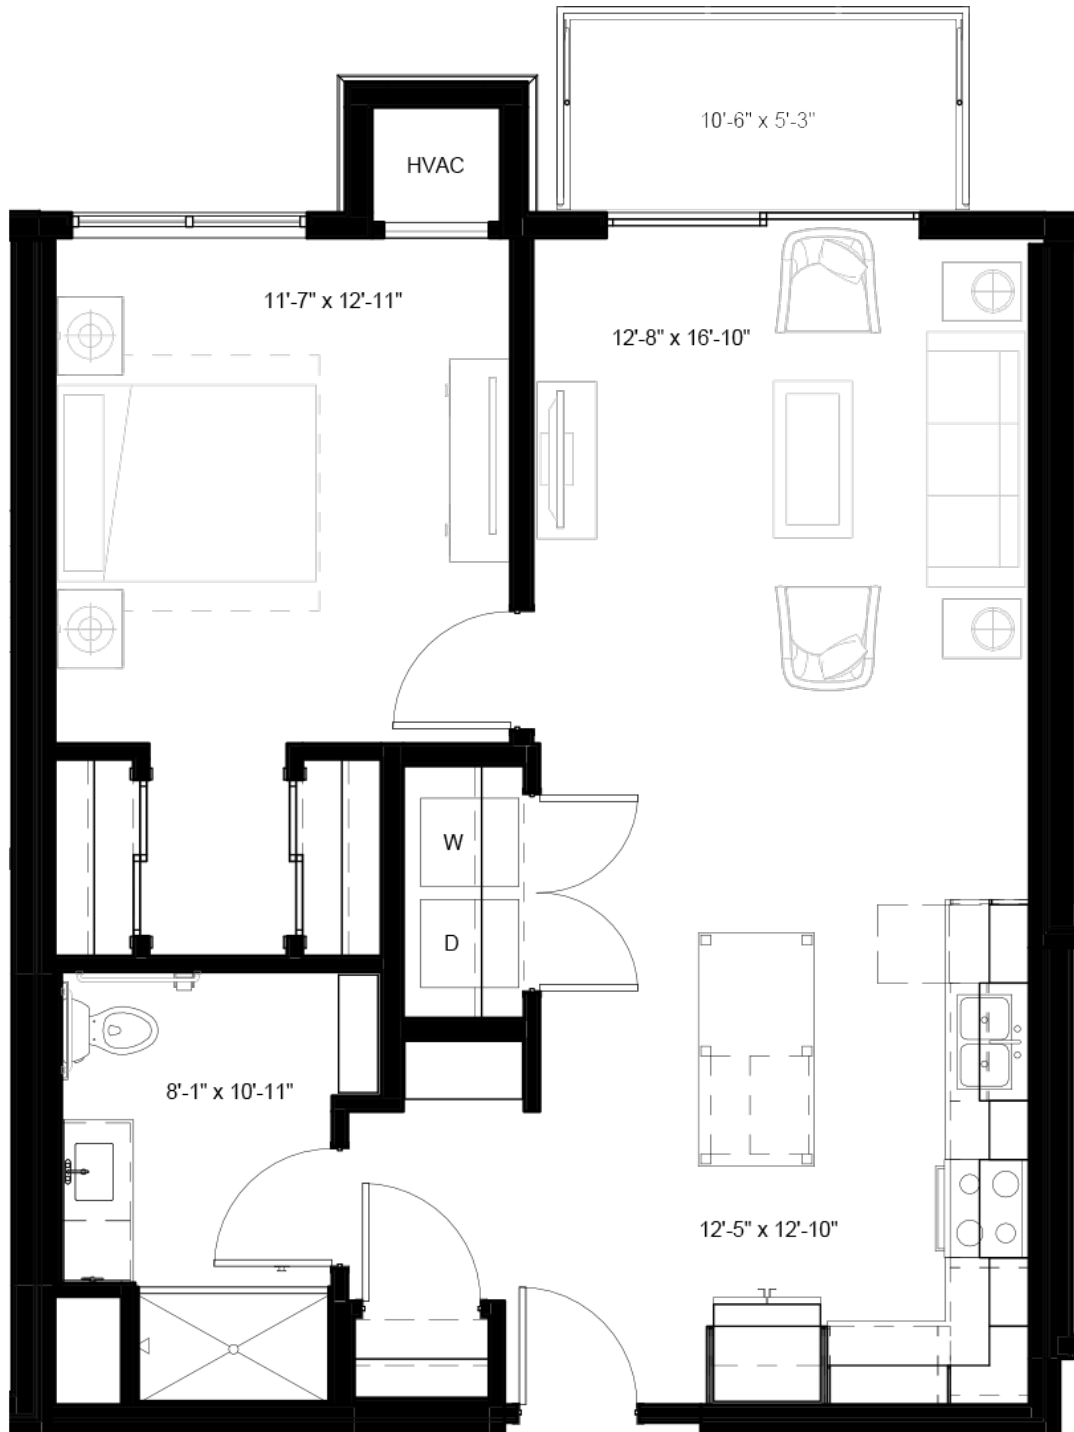

SPRUCE

BEDROOM	1
BATH	1
FLOORS	2 & 4
INTERIOR SQFT.	813
EXTERIOR SQFT.	55

Images are for illustrative purposes only and are intended to convey a concept and vision for the space. Measurements and square footage indicated are approximate and may vary.