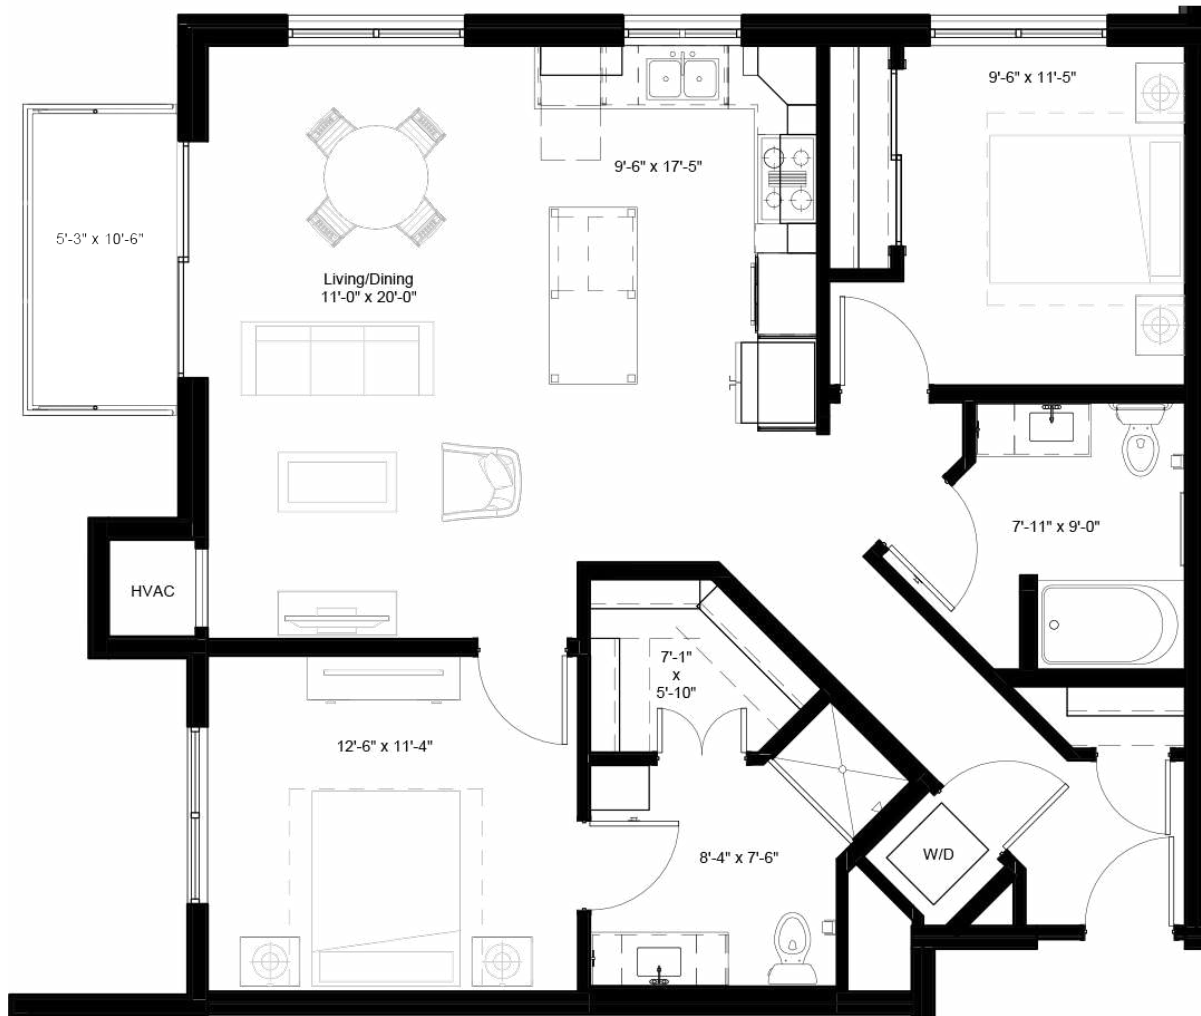

POPLAR

BEDROOM	2
BATH	2
FLOORS	2-6
INTERIOR SQFT.	1115
EXTERIOR SQFT.	55

Images are for illustrative purposes only and are intended to convey a concept and vision for the space. Measurements and square footage indicated are approximate and may vary.