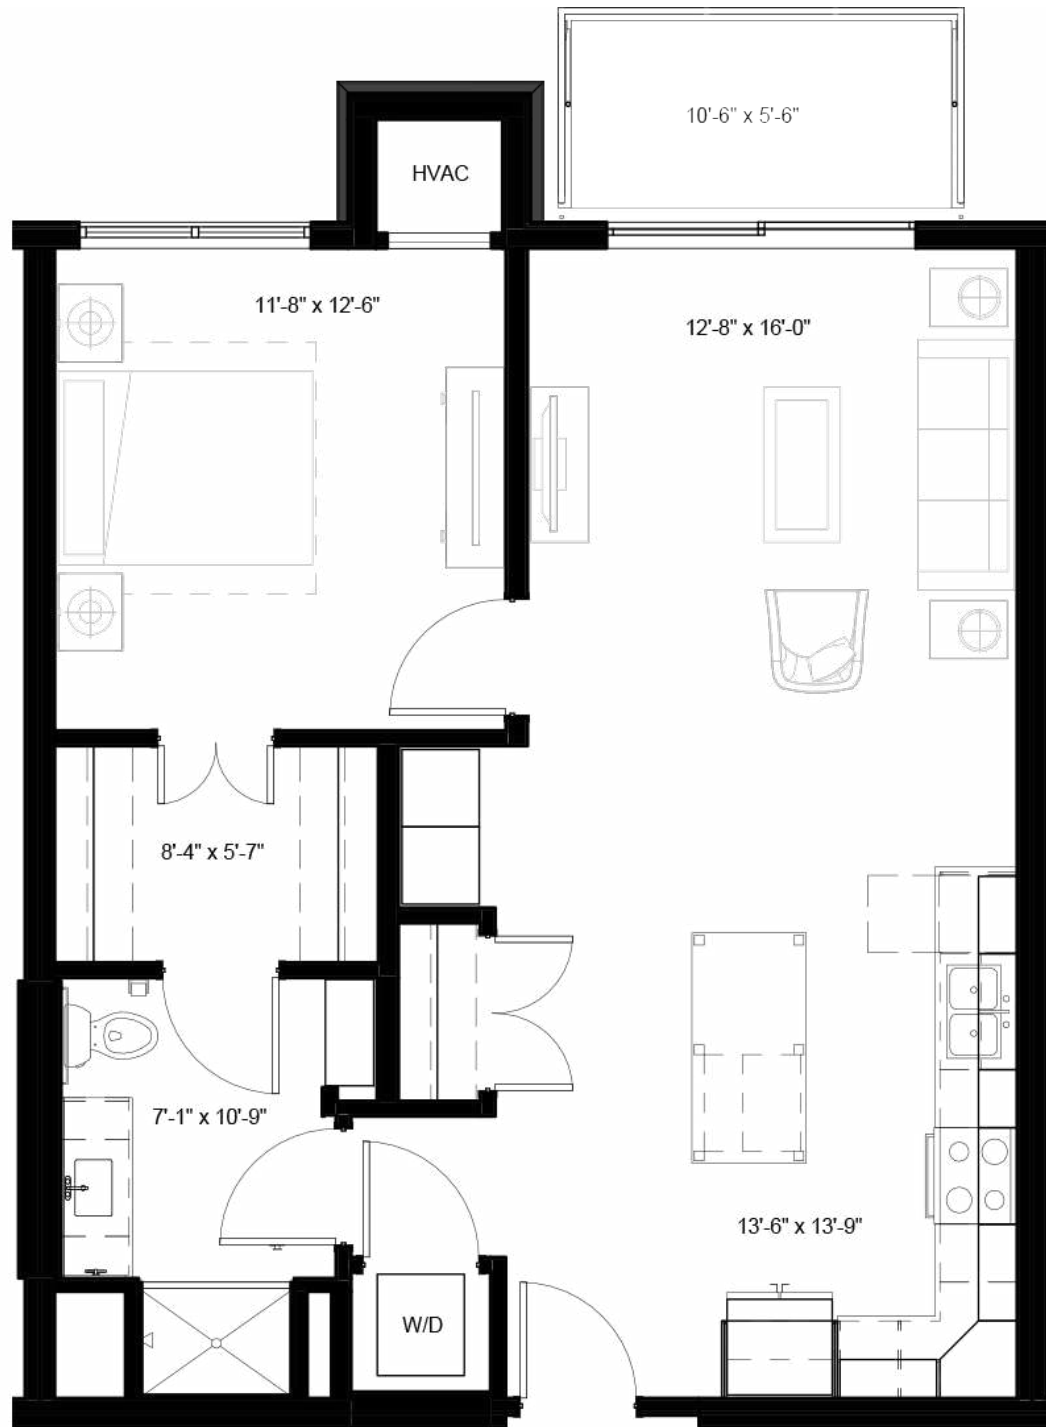

PINE

BEDROOM	1
BATH	1
FLOORS	2-6
INTERIOR SQFT.	813
EXTERIOR SQFT.	55

Images are for illustrative purposes only and are intended to convey a concept and vision for the space. Measurements and square footage indicated are approximate and may vary.