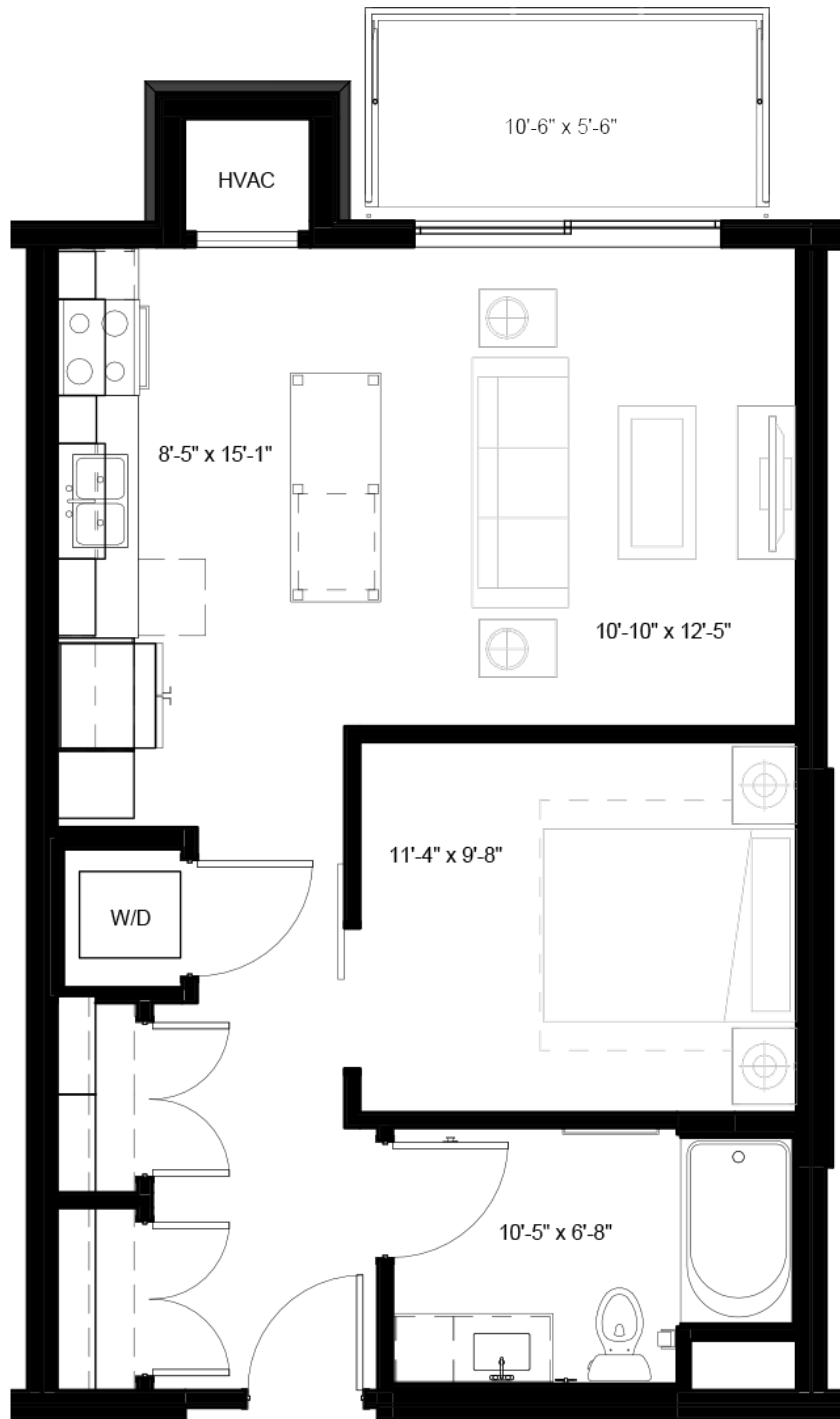

MULBERRY

BEDROOM	ALCOVE
BATH	1
FLOORS	2-6
INTERIOR SQFT.	637
EXTERIOR SQFT.	55

Images are for illustrative purposes only and are intended to convey a concept and vision for the space. Measurements and square footage indicated are approximate and may vary.