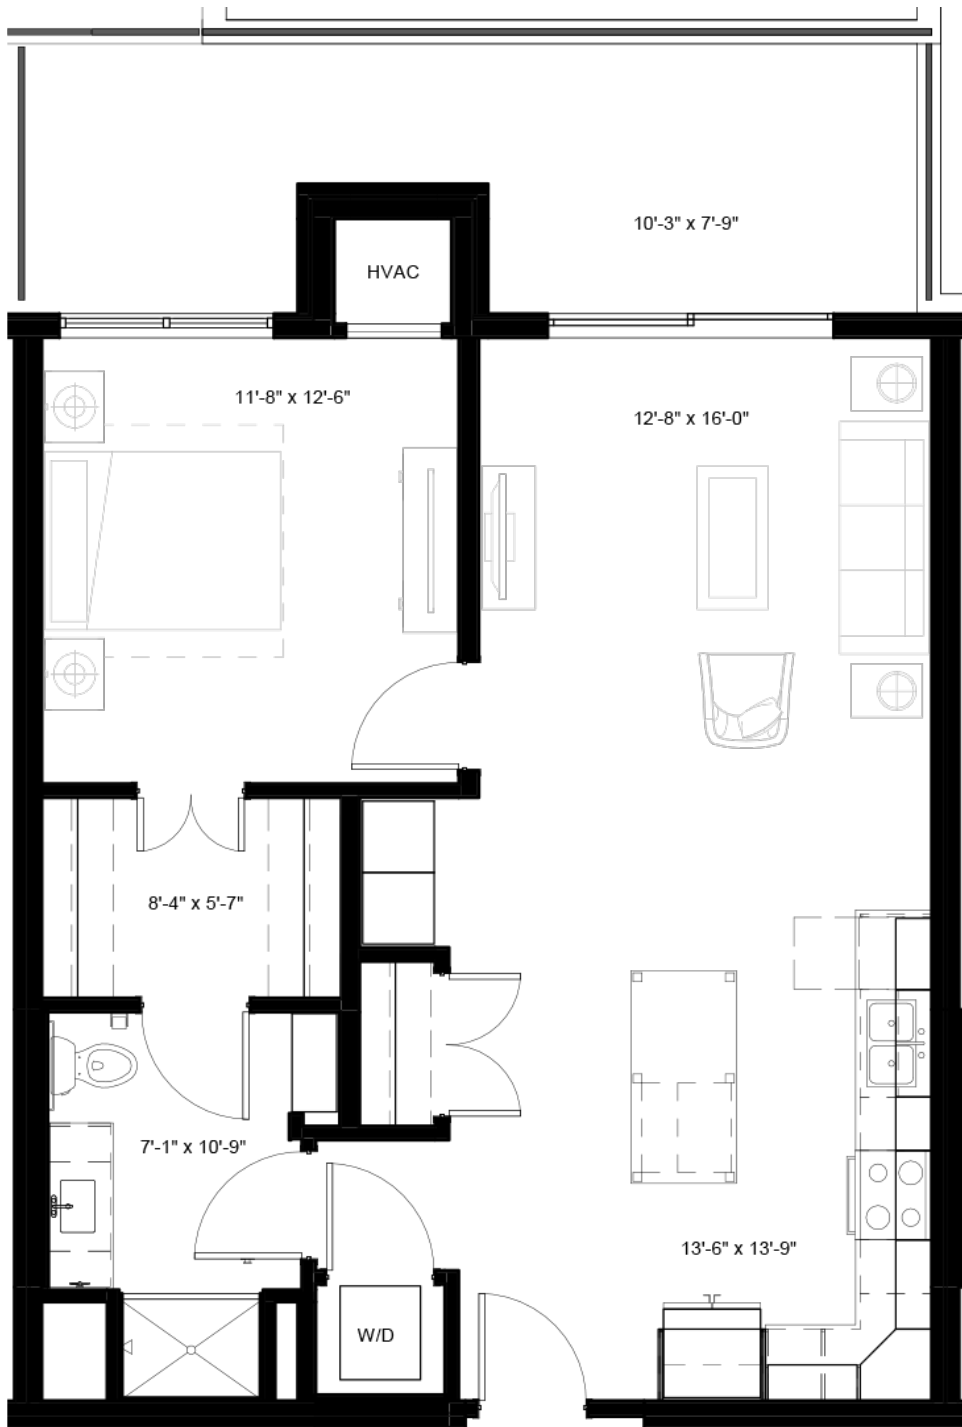

HEMLOCK

BEDROOM	1
BATH	1
FLOORS	2
INTERIOR SQFT.	813
EXTERIOR SQFT.	191

Images are for illustrative purposes only and are intended to convey a concept and vision for the space. Measurements and square footage indicated are approximate and may vary.