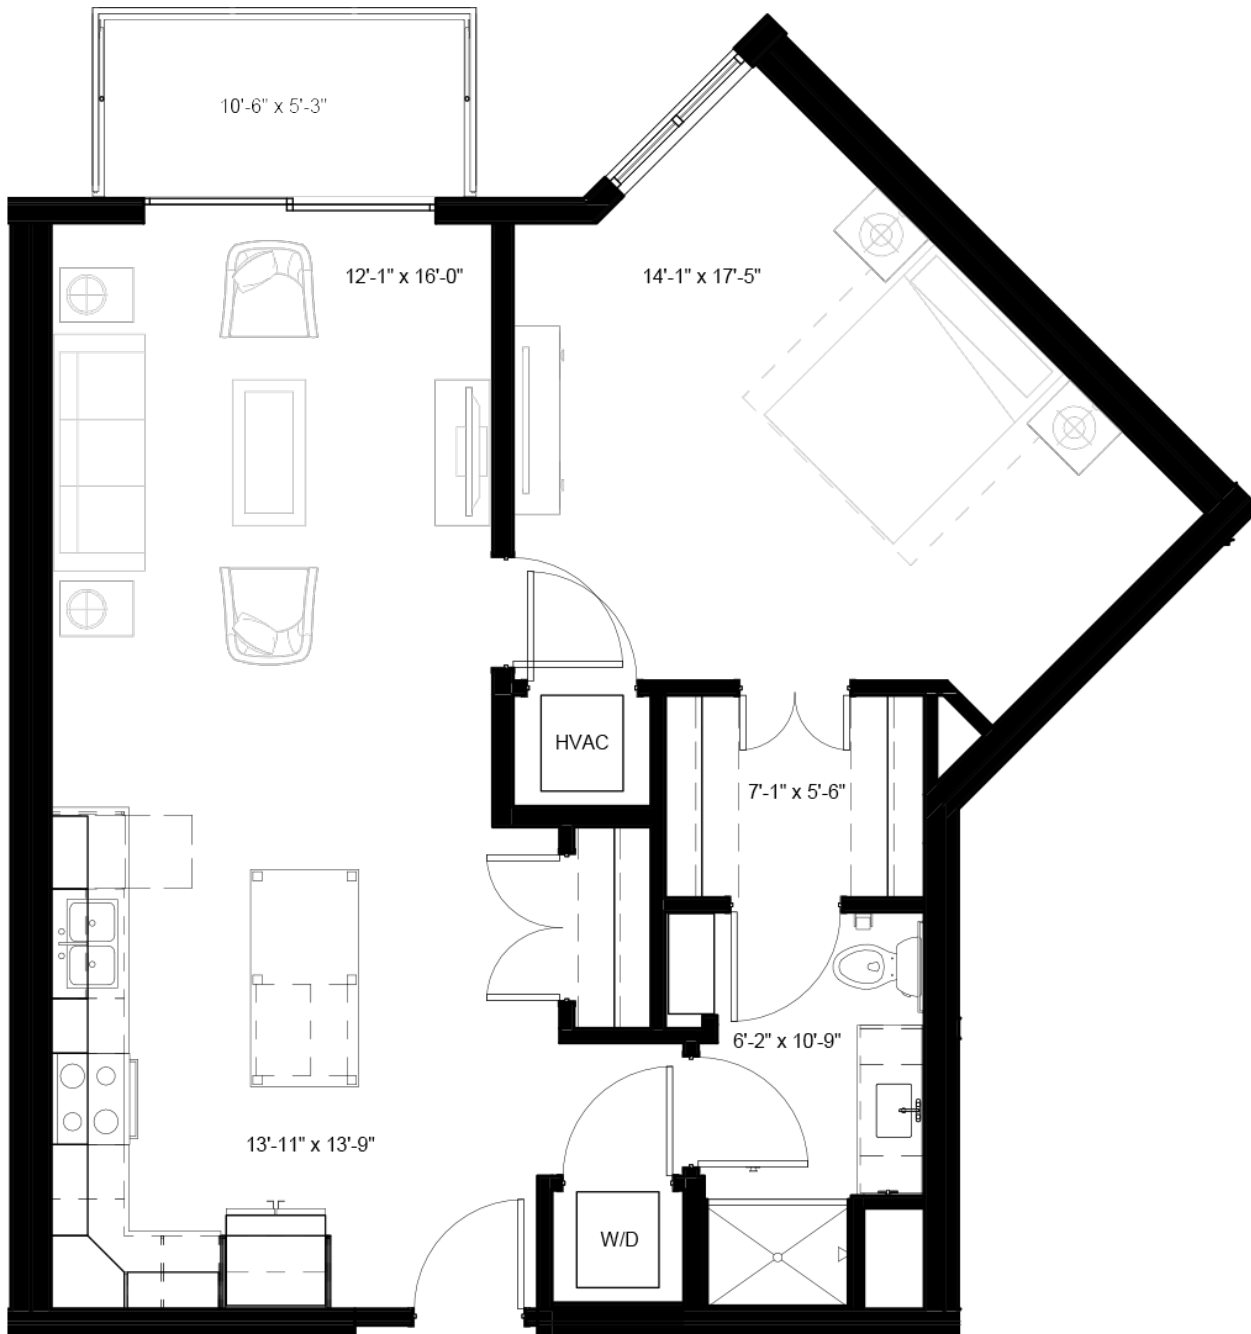

ELM

BEDROOM	1
BATH	1
FLOORS	3-6
INTERIOR SQFT.	856
EXTERIOR SQFT.	55

Images are for illustrative purposes only and are intended to convey a concept and vision for the space. Measurements and square footage indicated are approximate and may vary.